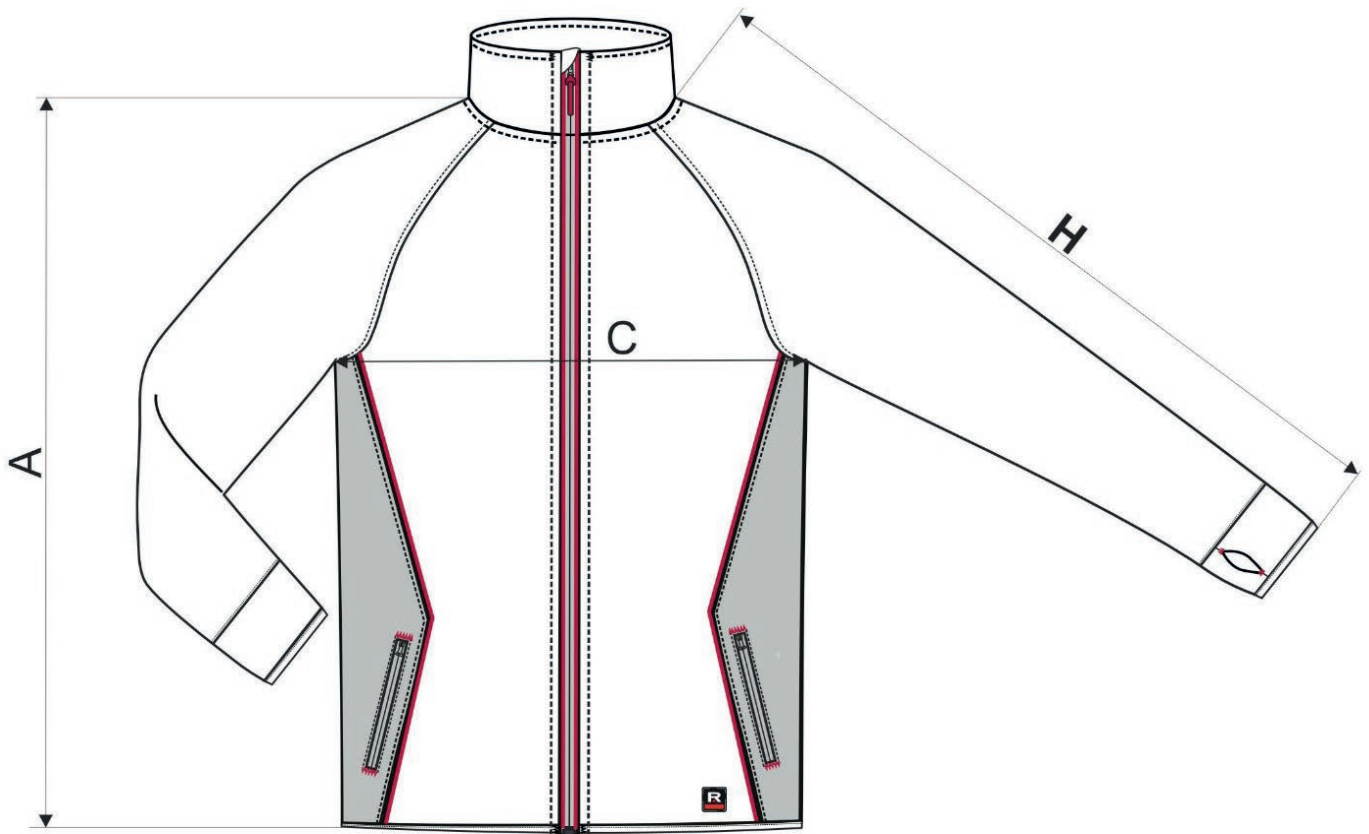

▶ VERTEX W41

♂ Stretch fleece

size [cm]	S	M	L	XL	2XL	3XL
A	68,5	71,5	74,5	77,5	80,5	83,5
C	49	53	57	61	67	73
H	75	77	79	81	83	85

All size specifications listed are in cm. Accepted tolerance of up to +/- 5%.