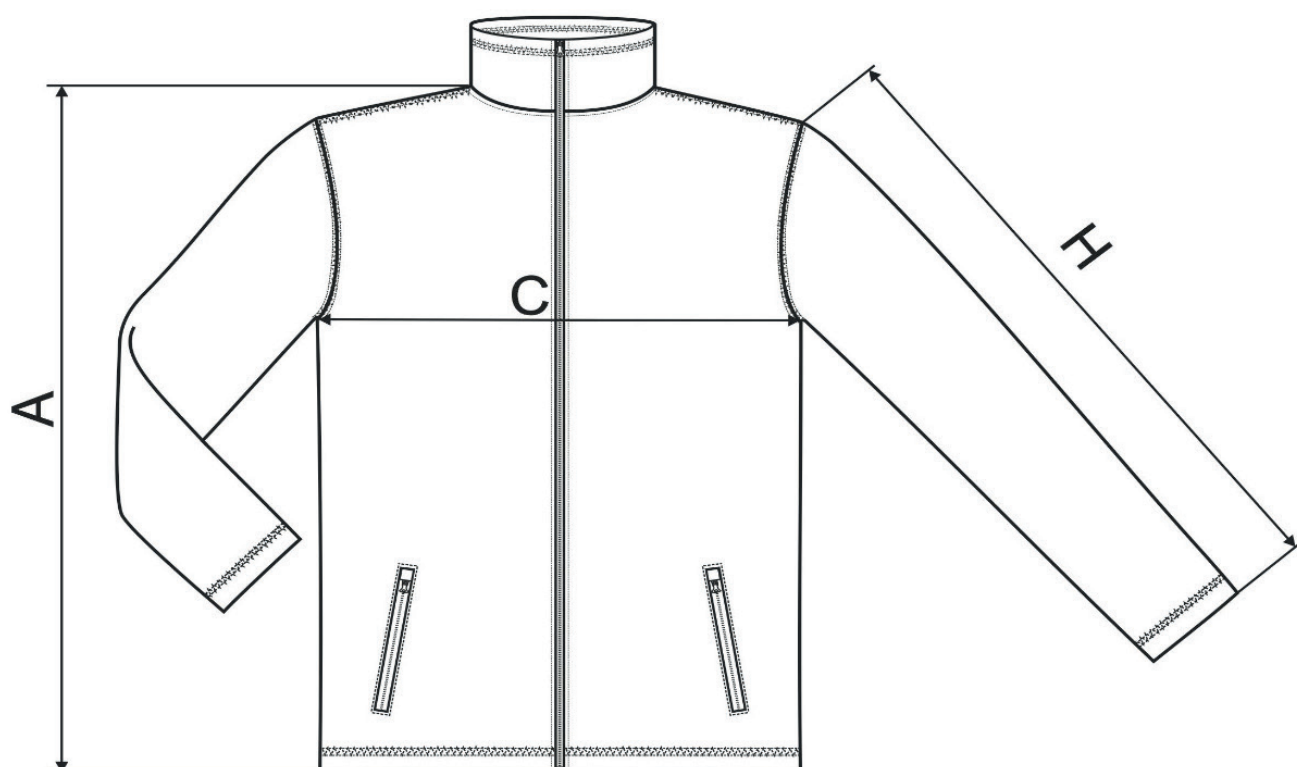

850 Shift (GRS) ♂

SIZE SPECIFICATION [cm]

size	S	M	L	XL	2XL	3XL
A	69	71	73	75	77	79
C	50	54	58	62	66	72
H	66	67	68	69	70	71,5

All size specifications listed are in cm. Accepted tolerance of up to ± 5%.

STANDARD
100
PG020 153249
OETI