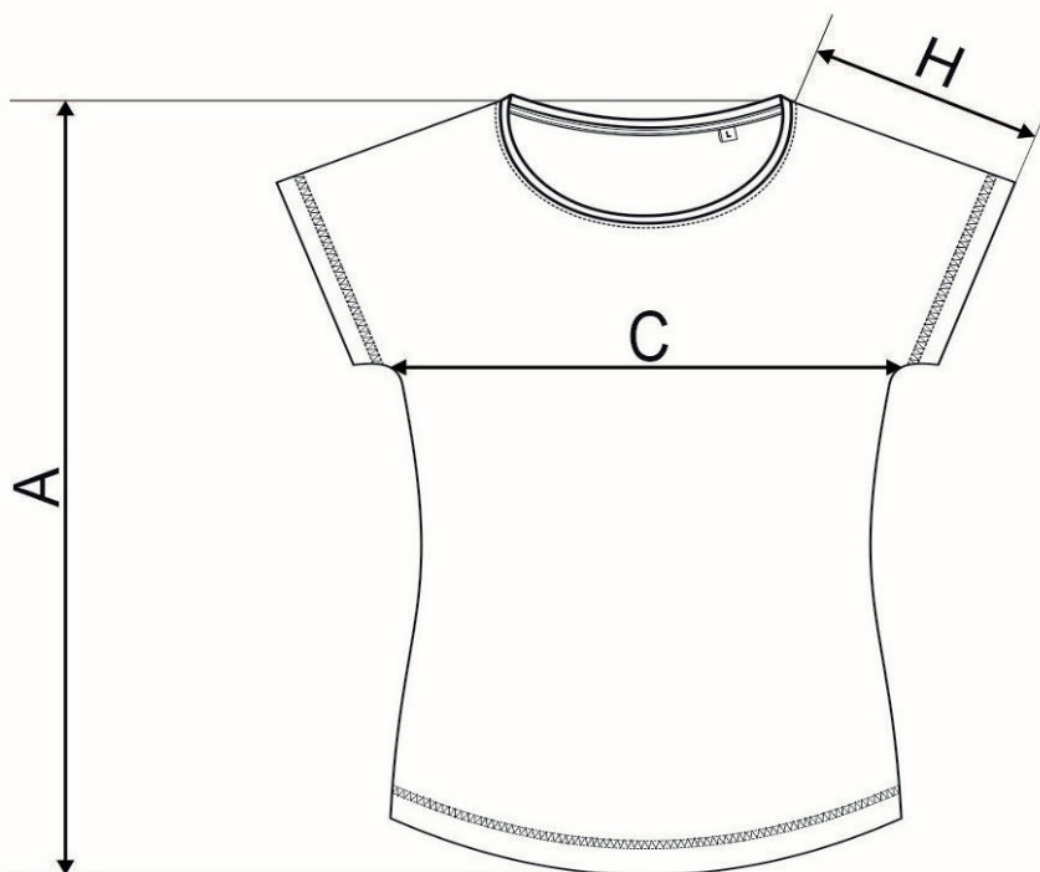

811 Chance (GRS) ♀

SIZE SPECIFICATION [cm]

size	XS	S	M	L	XL	2XL
A	60	62	64	66	68	70
C	44	48	52	56	60	66
H	22	23,5	24,5	25,5	26,5	28,5

All size specifications listed are in cm. Accepted tolerance of up to $\pm 5\%$.