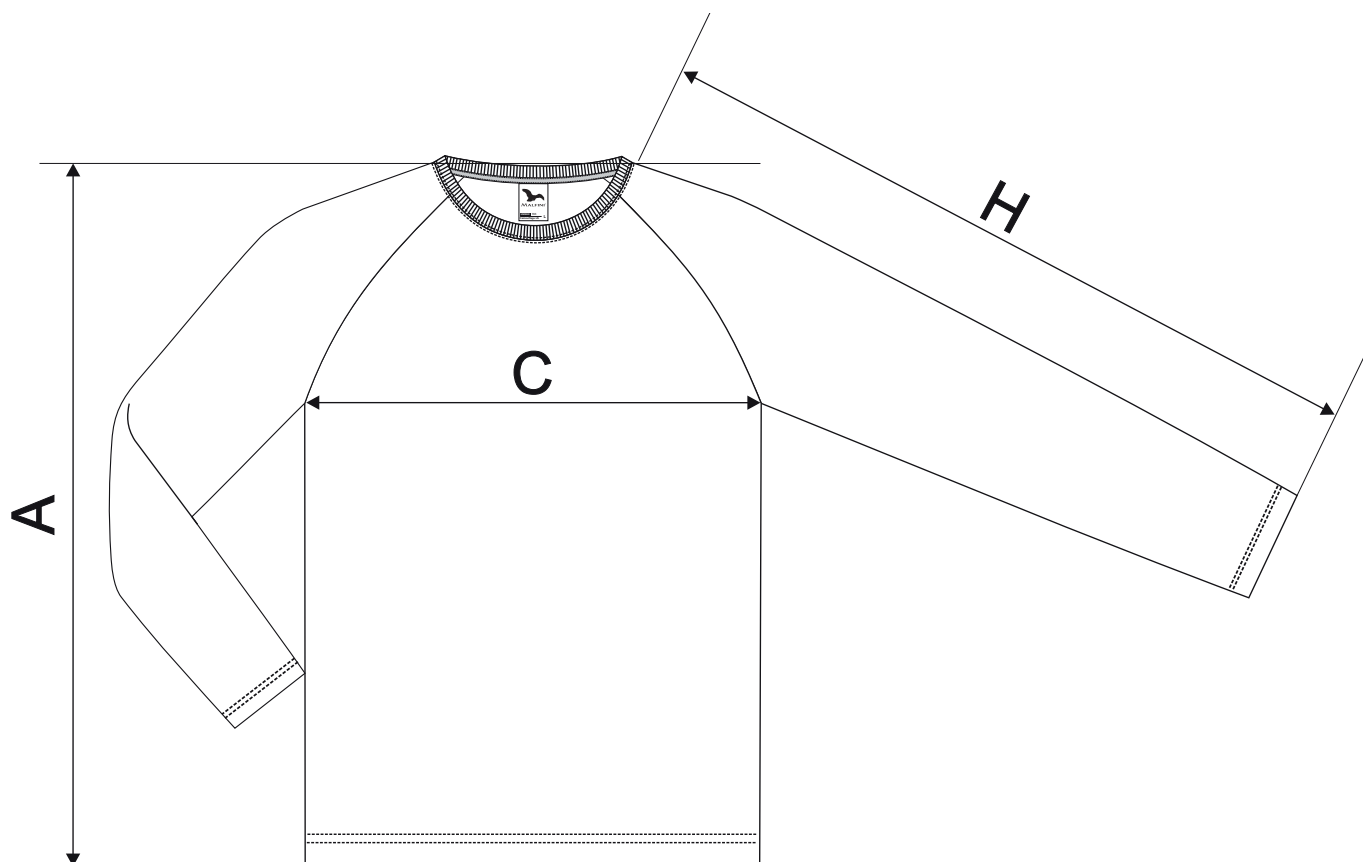

166 CamouflageLS

SIZE SPECIFICATION [cm]

NEW

size	XS	S	M	L	XL	2XL	3XL
A	67	69	71	74	77	80	83
C	41	45	49	53	59	65	71
H	72	74	76	78	80	82	84

SIZE SPECIFICATION [cm]

ORIGINAL

size	XS	S	M	L	XL	2XL	3XL
A	67	69	71	74	77	80	83
C	41	45	49	53	57	62	67
H	73	74	76	78	80	82	84

All size specifications listed are in cm. Accepted tolerance of up to ± 5%.

STANDARD
100
PG020 153249
OETI

amfori 
Trade with purpose