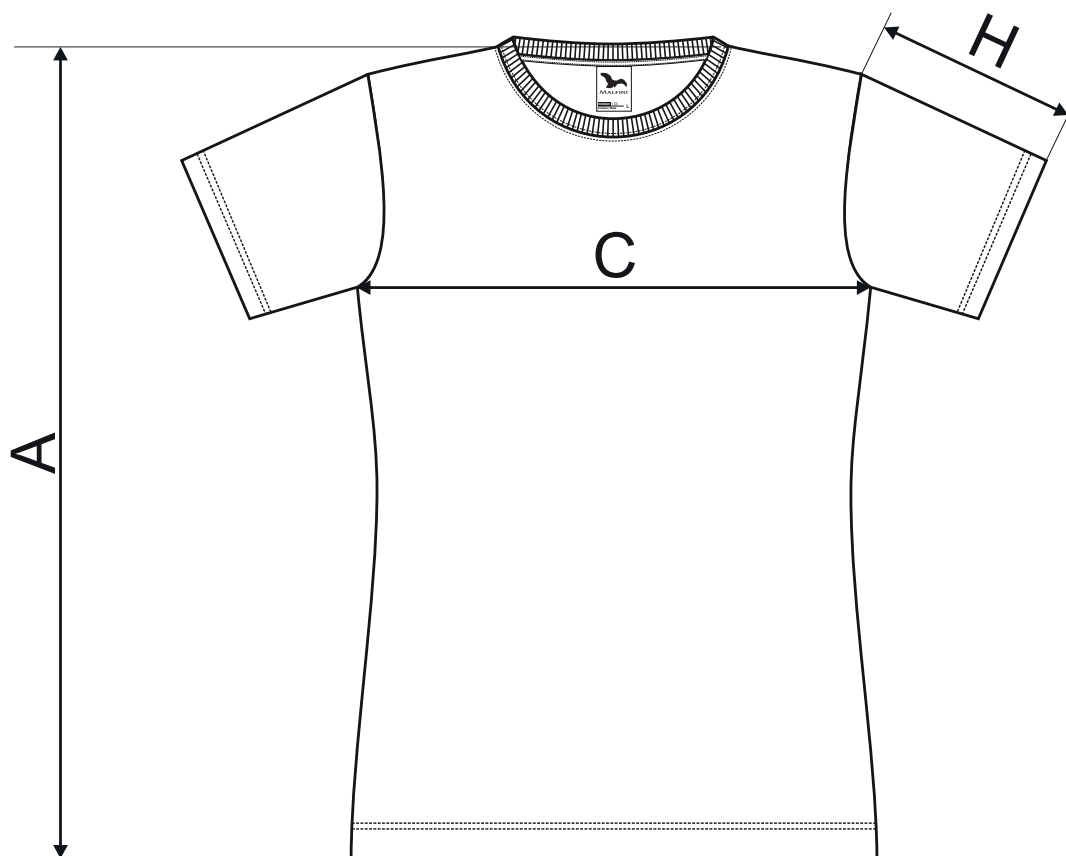

133 Classic New ♀

SIZE SPECIFICATION [cm]

size	XS	S	M	L	XL	2XL
A	62	64	66	68,5	71	73,5
C	40	44	48	52	58	64
H	15,5	16,5	17,5	18,5	19,5	20,5

All size specifications listed are in cm. Accepted tolerance of up to ± 5%.

STANDARD
100
PG020 153249
OETI

amfori BSCI
Trade with purpose

Bary 03, 12 / Colours 03, 12:

Ostatní / Other colours: