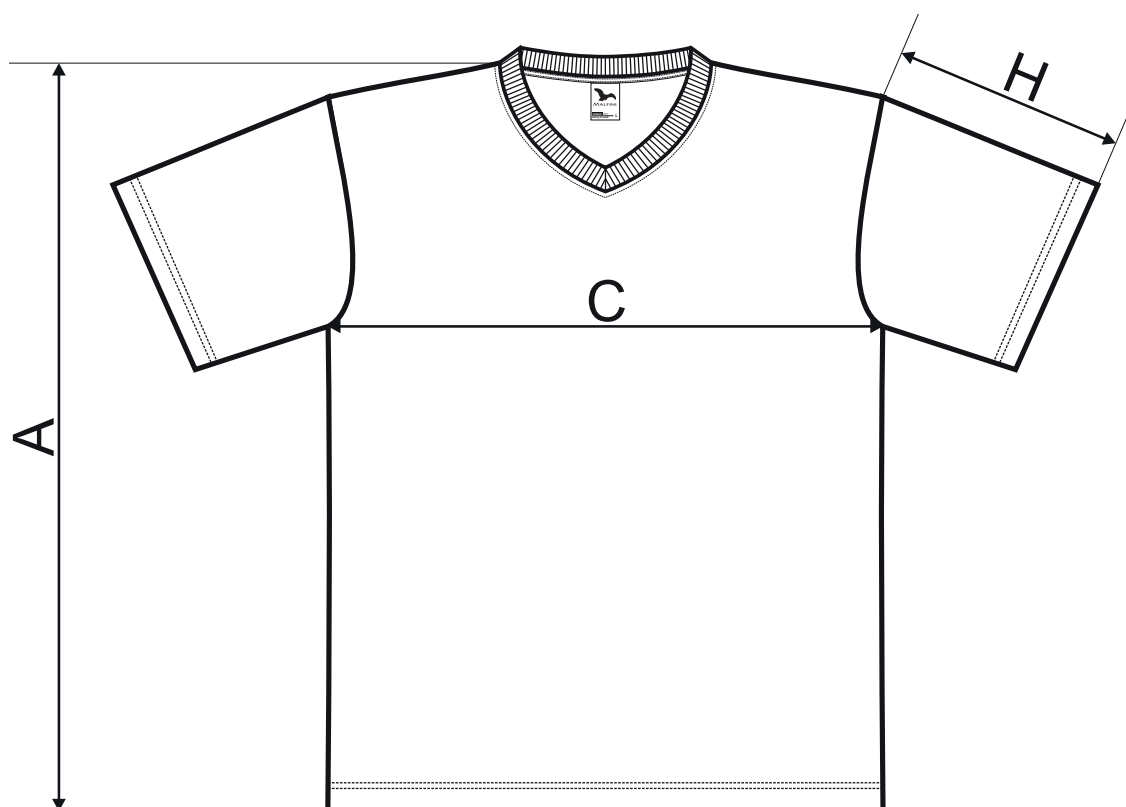

# 111 Heavy v-neck

## SIZE SPECIFICATION [cm]

| size     | S  | M  | L  | XL | 2XL | 3XL | 4XL |
|----------|----|----|----|----|-----|-----|-----|
| <b>A</b> | 66 | 70 | 74 | 76 | 78  | 82  | 86  |
| <b>C</b> | 48 | 52 | 55 | 58 | 61  | 65  | 69  |
| <b>H</b> | 18 | 22 | 23 | 24 | 25  | 26  | 26  |

All size specifications listed are in cm. Accepted tolerance of up to ± 5%.

Barva 12 / Colour 12:

Ostatní / Other colours:

STANDARD  
100  
PG020 153249  
OETI